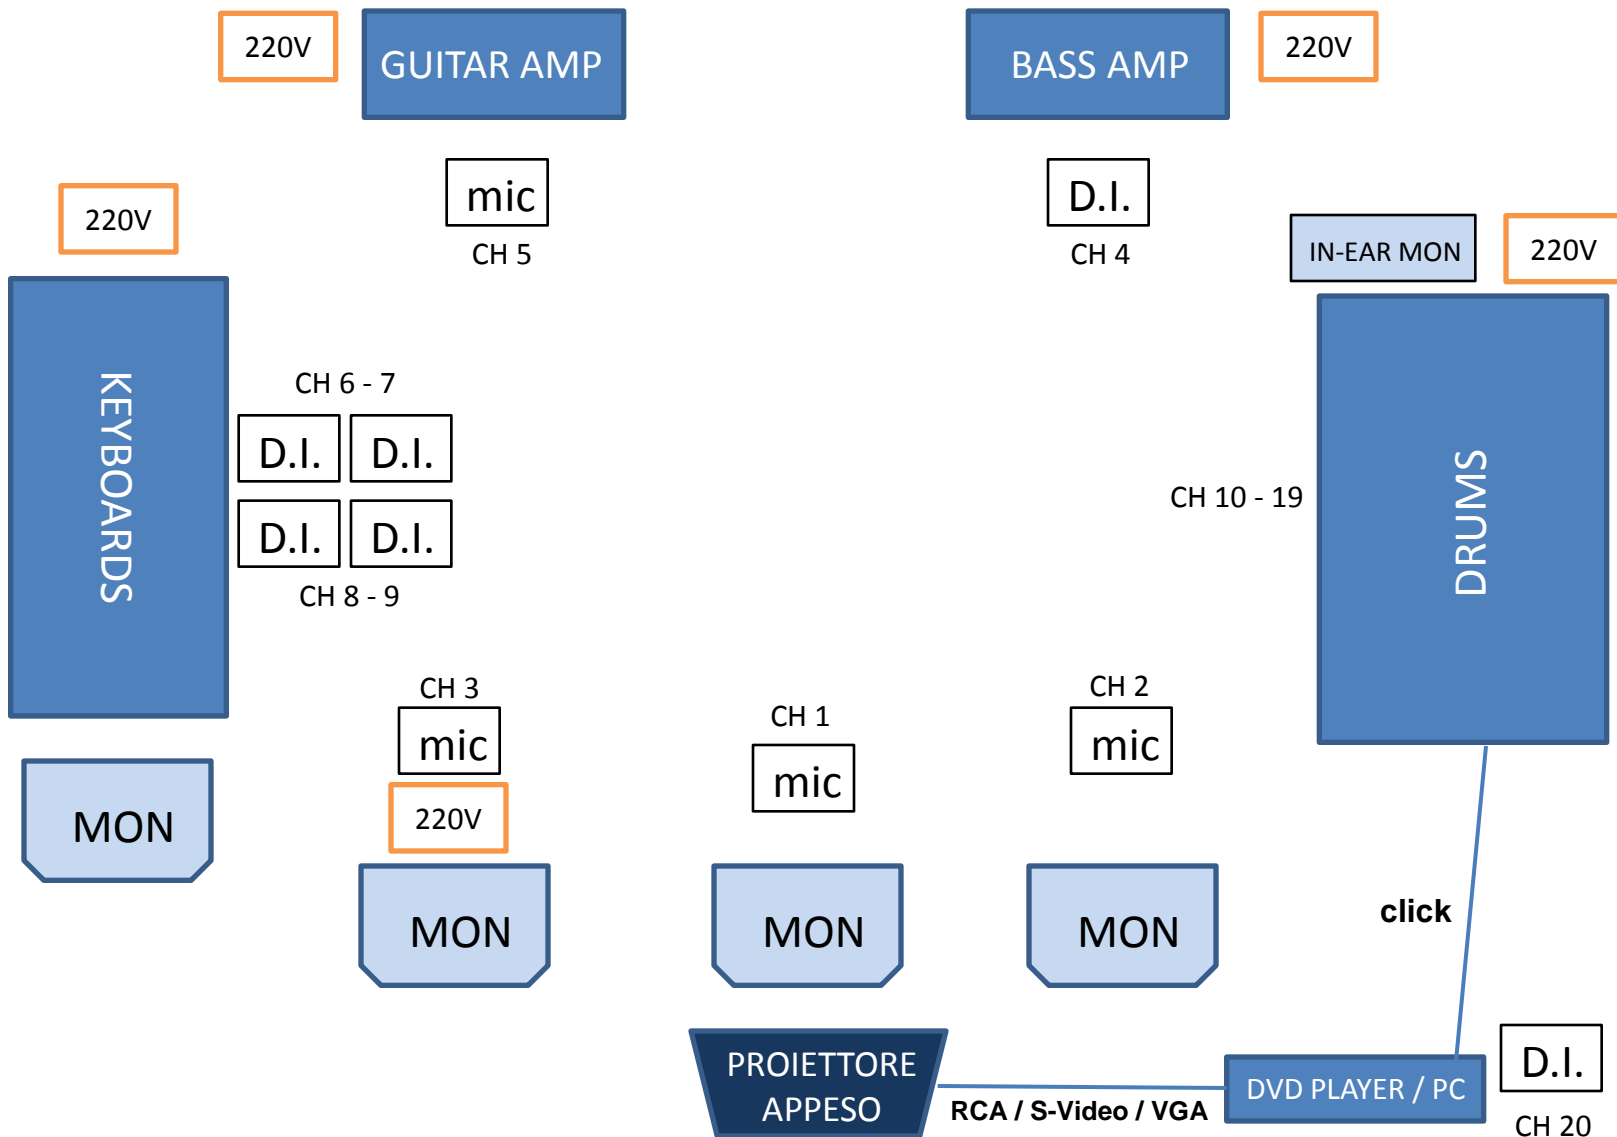

# SCHERMO

Alma de Rock – STAGE PLAN